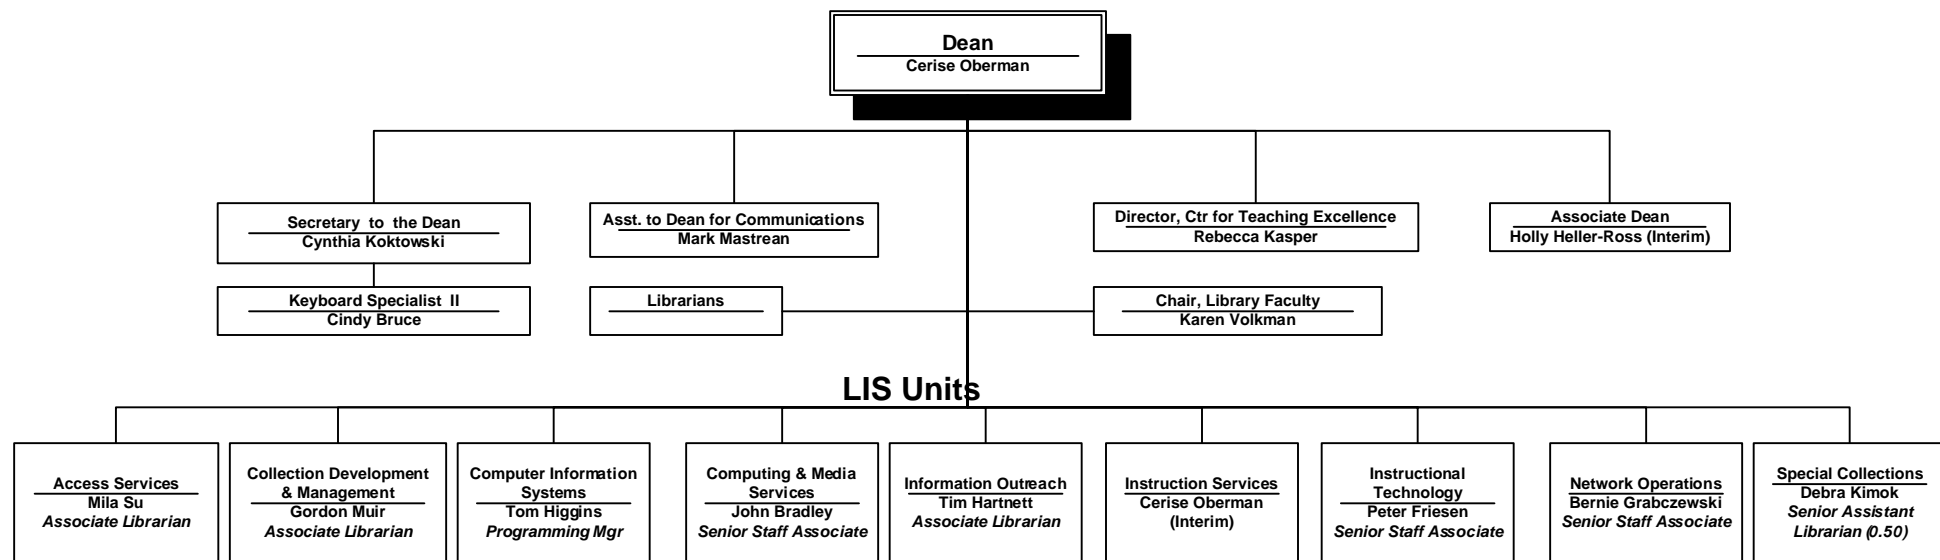

SUNY Plattsburgh Library & Information Services

- Mike Arenaro
Instr. Supp. Asst. (0.50)
- Linda Carpenter
Instr. Supp. Asst. (0.50)
- Ethel Facteau
Library Clerk II
- Angela King
Library Clerk II
- Cheryl LaFountain
Library Clerk III
- Darlene Strack
Library Clerk II
- Carol Bedard
Library Clerk II
- Melody Delong
Library Clerk II
- Carla Hendrix
Librarian
- Nancy Hoshlyk
Associate Librarian
- Lynn Lord
Library Clerk III
- Anne Rowland
Associate Librarian (0.50)
- Margaret Stewart
Library Clerk II
- Diane Trombly
Library Clerk II
- David Blankenship
Senior Programmer Analyst
- Elizabeth (Betty) J. Bogucki
Senior Programmer Analyst
- Christopher Ciccone
Programmer Analyst
- Keith Clark
Programmer Analyst
- Thomas Deso
Supv. Programmer Analyst
- Kerry Forgette
Keyboard Specialist 2
- Robert L. Gertsch, Sr.
Senior Computer Operator
- Marcia Lapierre
Programmer Analyst (0.60)
- Janet McDowell
Staff Associate
- Susan Millett
Senior Programmer Analyst
- Karen Southwick
Programmer Analyst
- Shawn Aguglia
Programmer Analyst
- Carol Bleaux
Staff Associate
- Jennifer Bleaux
Instr. Suppt. Asst (hrly)
- Gordon Burdo
Television Engineer
- Casey Casamento
Staff Assistant
- Jennifer Clancy
Keyboard Specialist 2
- Brian Clements
Instr. Suppt. Asst (hrly)
- Troy Collin
Staff Assistant
- Kevin Curley
Senior Staff Assistant
- Robert Diman
Staff Assistant
- Jagan Drowlette
Senior Staff Assistant
- Alyssa McGovern
Staff Assistant
- Christopher Mead
Staff Assistant
- Symen Mulders
Senior Programmer Analyst
- Kevin Mundy
Instr. Supp. Tech
- Terrence Myers
Staff Associate
- Sandra Rasco
Secretary I
- Robert Richter
Senior Staff Assistant
- Ronald Rushia
Instr. Suppt. Asst (hrly)
- Michael Wayne
Instr. Suppt. Asst (hrly)
- Patty Bentley
Librarian
- Keitha Brunell
Secretary I
- Anne de la Chapelle
Visiting Assistant Librarian
- Michael Miranda
Librarian
- Karen Volkman
Associate Librarian
- Keitha Brunell
Secretary I
- Debra Kimok
Senior Assistant Librarian (0.50)
- Elin OHara
Senior Assistant Librarian
- Michelle Toth
Associate Librarian
- **Adjunct librarians Fall 08**
Kathryn Curran
Carla List-Handley
Judy Menard
Patricia Miranda
Anne Paulson
Natalie Peck
- Thomas Burl
Software Trainer
- Heeyoung Kim
Instructional Tech Specialist
- Fenwick (Hap) Wheeler
Network Manager
- Jim Lucas
Network Technician
- Mike Burgess
Instr. Supp. Asst. (0.50)